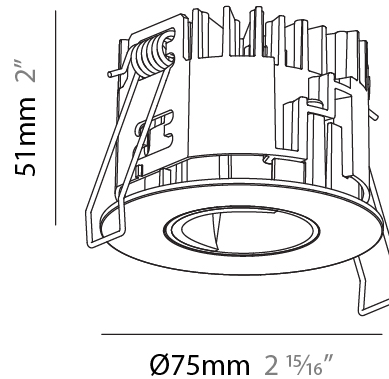

GENERAL

Series: Oiko Pro
Subseries: Oiko Pro Wallwash
Brand: Prolicht
Division: Architectural
Mounting Type: Recessed
Mounting Location: Ceiling
Subcategory: Downlight

PHYSICAL

Shape: Round
Diameter (mm): 75
Diameter (in): 2 15/16
Height (mm): 51
Height (in): 2
Ceiling Thickness (mm): 1 - 25
Ceiling Thickness (in): 1/16 - 1 3/16
Min. Recessing Depth (mm): 55
Min. Recessing Depth (in): 2 3/16
Light Distribution: Downlight
Diffuser: Lens Pack - Spread Lens / Linear Spread Lens / Honeycomb Louver
Fixture Finish: SSR / BKV / CWI / CRY / HAB / LAG / UFT / ITA / RUA / RUR / MIC / FTG / MYG / TWT / LOD / PUS / FRO / FUP / KIA / POP / BLS / SPG / MEY / GOH / GUM / CHC / COM / ABZ / JAG / OBR / MOS / ROR
Fixture Material: Aluminum Die Cast
Cut-out Measurements: 68mm / 2 11/16" Diameter

ELECTRICAL

Lamp Type: LED (Zhaga Standard)
Input Wattage (W): 14
Total Output Wattage (W): 12.7
Dimming: Dali Dimming
Driver Included: No
Driver Location: Recessed Housing
Driver Type: Constant Current - Universal (120Vac only for DALI driver)
Driver Class: Class 2
Input Voltage (V): 120 - 277
Constant Current (MA): 700

LED

Color Temperature (°K): 2700-6500 Tunable White
Max. Delivered Lumen (lm): 1216
Nominal Lumen (lm): 1460
CRI: >90 CRI
Lamp Life (hrs): 50000
Special LEDs offerings: Tunable White

OPTICAL

Adjustability: Fixed

RATINGS AND CERTIFICATIONS

Certified By: Certified for North American Standards
IP rating: IP20