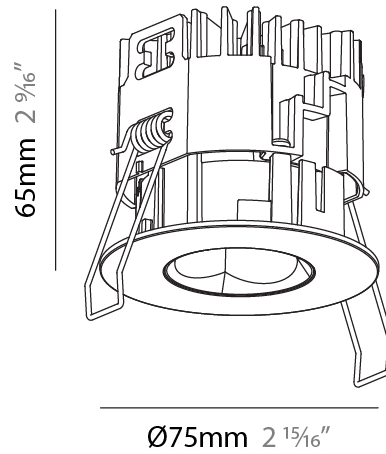

GENERAL

Series: Oiko Pro
Subseries: Oiko Pro Round
Brand: Prolicht
Division: Architectural
Mounting Type: Recessed
Mounting Location: Ceiling
Subcategory: Downlight

PHYSICAL

Shape: Round
Diameter (mm): 75
Diameter (in): 2 ¹⁵/₁₆
Height (mm): 65
Height (in): 2 ⁹/₁₆
Ceiling Thickness (mm): 1 - 25
Ceiling Thickness (in): 1/16 - 1 3/16
Min. Recessing Depth (mm): 70
Min. Recessing Depth (in): 2 ³/₄
Light Distribution: Direct
Diffuser: Lens Pack - Spread Lens / Linear Spread Lens / Honeycomb Louver
Fixture Finish: [SSR / BKV / CWI / CRY / HAB / LAG / UFT / ITA / RUA / RUR / MIC / FTG / MYG / TWT / LOD / PUS / FRO / FUP / KIA / POP / BLS / SPG / MEY / GOH / GUM / CHC / COM / ABZ / JAG / OBR / MOS / ROR](#)
Fixture Material: Aluminum Die Cast
Cut-out Measurements: 68mm / 2 11/16" Diameter

ELECTRICAL

Lamp Type: LED (Zhaga Standard)
Input Wattage (W): 14
Total Output Wattage (W): 12.7
Dimming: Dali Dimming
Driver Included: No
Driver Location: Recessed Housing
Driver Type: Constant Current - Universal (120Vac only for DALI driver)
Driver Class: Class 2
Input Voltage (V): 120 - 277
Constant Current (MA): 700

LED

Color Temperature (°K): 2700-6500 Tunable White
Max. Delivered Lumen (lm): 1129
Nominal Lumen (lm): 1460
CRI: >93 CRI
Lamp Life (hrs): 50000
Special LEDs offerings: Tunable White

OPTICAL

Reflector°: 36
Adjustability: Fixed

RATINGS AND CERTIFICATIONS

Certified By: Certified for North American Standards
IP rating: IP20