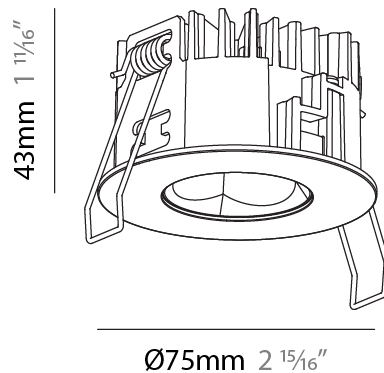

GENERAL

Series: Oiko Pro
Subseries: Oiko Pro Round
Brand: Prolicht
Division: Architectural
Mounting Type: Recessed
Mounting Location: Ceiling
Subcategory: Downlight

PHYSICAL

Shape: Round
Diameter (mm): 75
Diameter (in): 2 ¹⁵/₁₆
Height (mm): 43
Height (in): 1 ¹¹/₁₆
Ceiling Thickness (mm): 1 - 25
Ceiling Thickness (in): 1/16 - 1 3/16
Min. Recessing Depth (mm): 50
Min. Recessing Depth (in): 1 ¹⁵/₁₆
Light Distribution: Direct
Diffuser: Lens Pack - Spread Lens / Linear Spread Lens / Honeycomb Louver
Fixture Finish: SSR / BKV / CWI / CRY / HAB / LAG / UFT / ITA / RUA / RUR / MIC / FTG / MYG / TWT / LOD / PUS / FRO / FUP / KIA / POP / BLS / SPG / MEY / GOH / GUM / CHC / COM / ABZ / JAG / OBR / MOS / ROR
Fixture Material: Aluminum Die Cast
Cut-out Measurements: 68mm / 2 11/16" Diameter

ELECTRICAL

Lamp Type: LED (Zhaga Standard)
Input Wattage (W): 14
Total Output Wattage (W): 12.7
Dimming: Dali Dimming
Driver Included: No
Driver Location: Recessed Housing
Driver Type: Constant Current - Universal (120Vac only for DALI driver)
Driver Class: Class 2
Input Voltage (V): 120 - 277
Constant Current (MA): 700

LED

Color Temperature (°K): 2700-6500 Tunable White
Max. Delivered Lumen (lm): 1381
Nominal Lumen (lm): 1460
CRI: >93 CRI
Lamp Life (hrs): 50000
Special LEDs offerings: Tunable White

OPTICAL

Reflector°: 62
Adjustability: Fixed

RATINGS AND CERTIFICATIONS

Certified By: Certified for North American Standards
IP rating: IP20