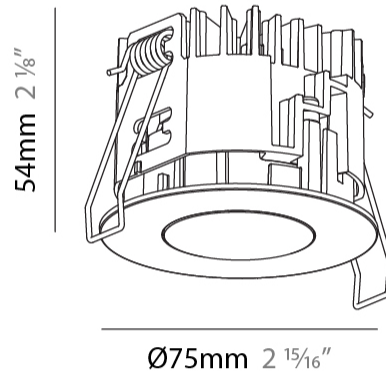

GENERAL

Series: Oiko Pro
Subseries: Oiko Pro Wallwash
Brand: Prolicht
Division: Architectural
Mounting Type: Recessed
Mounting Location: Ceiling
Subcategory: Downlight

PHYSICAL

Shape: Round
Diameter (mm): 75
Diameter (in): 2 ¹⁵/₁₆
Height (mm): 54
Height (in): 2 ¹/₈
Ceiling Thickness (mm): 1 - 25
Ceiling Thickness (in): 1/16 - 1 3/16
Min. Recessing Depth (mm): 60
Min. Recessing Depth (in): 2 ³/₈
Light Distribution: Downlight
Fixture Finish: SSR / BKV / CWI / CRY / HAB / LAG / UFT / ITA / RUA / RUR / MIC / FTG / MYG / TWT / LOD / PUS / FRO / FUP / KIA / POP / BLS / SPG / MEY / GOH / GUM / CHC / COM / ABZ / JAG / OBR / MOS / ROR
Fixture Material: Aluminum Die Cast
Cut-out Measurements: 68mm / 2 11/16" Diameter

ELECTRICAL

Lamp Type: LED (Zhaga Standard)
Input Wattage (W): 14
Total Output Wattage (W): 12.7
Dimming: Dali Dimming
Driver Included: No
Driver Location: Recessed Housing
Driver Type: Constant Current - Universal (120Vac only for DALI driver)
Driver Class: Class 2
Input Voltage (V): 120 - 277
Constant Current (MA): 700

LED

Color Temperature (°K): 2700-6500 Tunable White
Max. Delivered Lumen (lm): 1159
Nominal Lumen (lm): 1460
CRI: >90 CRI
Lamp Life (hrs): 50000
Special LEDs offerings: Tunable White

OPTICAL

Adjustability: Fixed

RATINGS AND CERTIFICATIONS

Certified By: Certified for North American Standards
IP rating: IP54